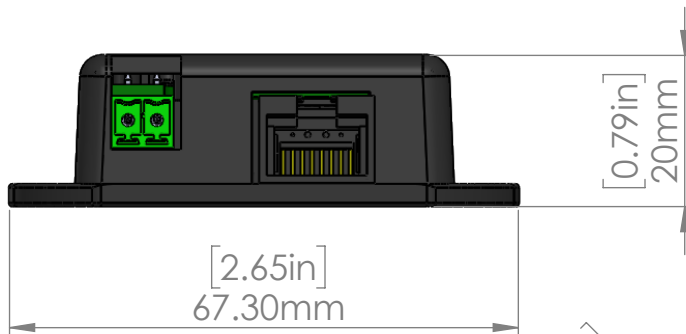

[0.08in]  
2mm

[2.65in]  
67.30mm

[0.07in]  
R1.75mm

[2.28in]  
57.80mm

<b>PROPRIETARY AND CONFIDENTIAL</b> THE INFORMATION CONTAINED IN THIS DRAWING IS THE SOLE PROPERTY OF CLOCKAUDIO LTD. ANY REPRODUCTION IN PART OR AS A WHOLE WITHOUT THE WRITTEN PERMISSION OF CLOCKAUDIO LTD IS PROHIBITED.	CLIENT APPROVAL			NAME	DATE	
	NAME		DRAWN	C.BUDGEN	10/02/21	
	COMPANY		MATERIAL	Brass		
	DATE		FINISH	Black nextel or Nickel		<b>CRM 202S-RF</b>
	SIGNATURE		NOTES:			
	COMMENTS:				SIZE	DWG. NO.
				<b>A</b>	1076	<b>3</b>
				SCALE:1:2	SHEET 1 OF 1	