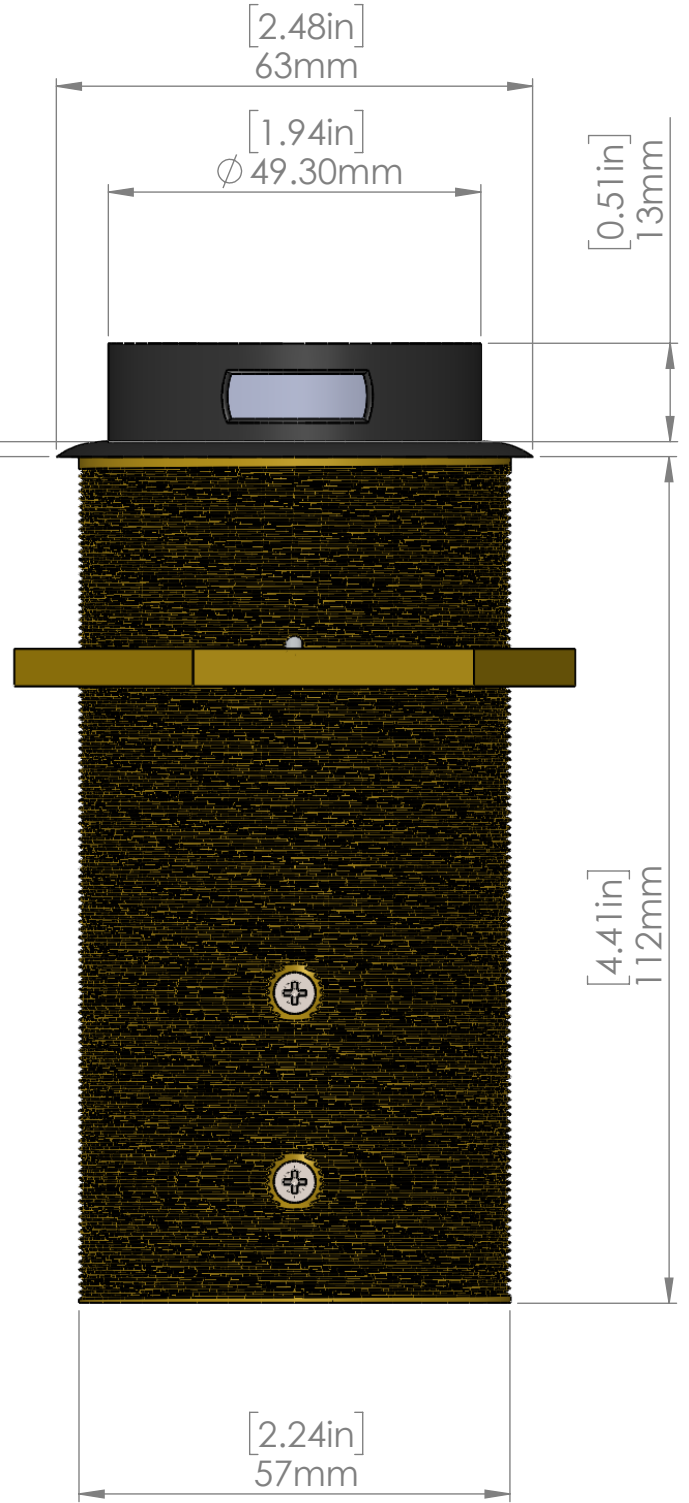

[0.08in]  
2mm

[2.65in]  
67.30mm

[0.07in]  
R1.75mm

[2.28in]  
57.80mm

<b>PROPRIETARY AND CONFIDENTIAL</b> THE INFORMATION CONTAINED IN THIS DRAWING IS THE SOLE PROPERTY OF CLOCKAUDIO LTD. ANY REPRODUCTION IN PART OR AS A WHOLE WITHOUT THE WRITTEN PERMISSION OF CLOCKAUDIO LTD IS PROHIBITED.	CLIENT APPROVAL			NAME	DATE	
	NAME		DRAWN	C.BUDGEN	10/02/21	
	COMPANY		MATERIAL	Brass		
	DATE		FINISH	Black nextel or Nickel		<b>CRM 202S-RF</b>
	SIGNATURE		NOTES:			
	COMMENTS:				SIZE	DWG. NO.
				<b>A</b>	1076	<b>3</b>
				SCALE:1:2	SHEET 1 OF 1	