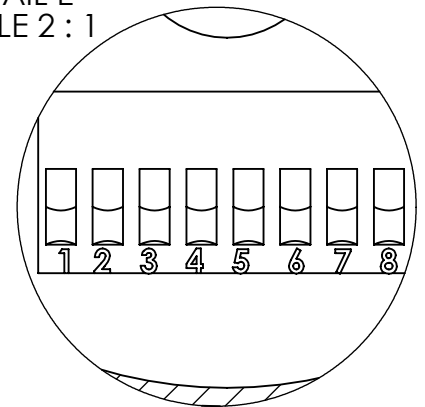

SECTION C-C

1K gives minimum headroom  
 2K gives approximately 6 dB more headroom  
 3.9K gives approximately 12 dB more headroom  
 18.2K gives approximately 18 dB more headroom  
 100K gives maximum headroom

DETAIL E  
 SCALE 2:1

12-24ac/12Vdc operation:  
 Switch pins 7,5,3 to ON

Phantom power set up:  
 Switch pins 8,6,4 to ON

	NAME	DATE
DRAWN	C. Budgen	04/02/10
CHECKED		
Approved		
MFG APPR.		
Q.A.		
COMMENTS:		

**CLOCKAUDIO**

Model number:

SEC 09

SIZE <b>A</b>	DWG. NO. 729	REV.
---------------	--------------	------

**PROPRIETARY AND CONFIDENTIAL**

THE INFORMATION CONTAINED IN THIS DRAWING IS THE SOLE PROPERTY OF CLOCKAUDIO LTD. ANY REPRODUCTION IN PART OR AS A WHOLE WITHOUT THE WRITTEN PERMISSION OF CLOCKAUDIO LTD IS PROHIBITED.

TOLERANCES: +/- 5mm (0.2")	
MATERIAL	ABS
FINISH	White
DO NOT SCALE DRAWING	