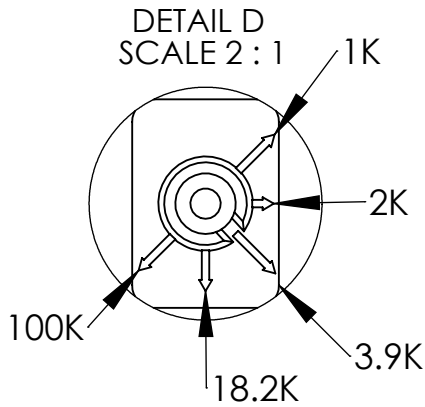

SECTION C-C

1K gives minimum headroom  
 2K gives approximately 6 dB more headroom  
 3.9K gives approximately 12 dB more headroom  
 18.2K gives approximately 18 dB more headroom  
 100K gives maximum headroom

DETAIL E  
 SCALE 2:1

12-24ac/12Vdc operation:  
 Switch pins 7,5,3 to ON

Phantom power set up:  
 Switch pins 8,6,4 to ON

	NAME	DATE
DRAWN	C. Budgen	04/02/10
CHECKED		
Approved		
MFG APPR.		
Q.A.		
COMMENTS:		

**CLOCKAUDIO**

Model number:

SEC 09

SIZE <b>A</b>	DWG. NO. 729	REV.
---------------	--------------	------

**PROPRIETARY AND CONFIDENTIAL**

THE INFORMATION CONTAINED IN THIS DRAWING IS THE SOLE PROPERTY OF CLOCKAUDIO LTD. ANY REPRODUCTION IN PART OR AS A WHOLE WITHOUT THE WRITTEN PERMISSION OF CLOCKAUDIO LTD IS PROHIBITED.

TOLERANCES: +/- 5mm (0.2")	
MATERIAL	ABS
FINISH	White
DO NOT SCALE DRAWING	