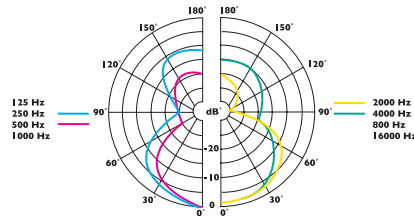

SPECIFICATIONS

TYPE	Condenser (Back Electret)			
POLAR PATTERN	Hypercardioid			
FREQUENCY RESPONSE	50Hz - 18KHz			
SENSITIVITY	-47dB ± 3dB @ 1KHz (0dB = 1 VPa)			
IMPEDANCE	200 Ohms			
S/N RATIO	64dB (A)			
MAXIMUM SPL	125dB 1% THD			
POWER REQUIREMENTS	9 - 48 Volts Phantom Power via PPA-1-RF or CPPW-01-RF			
CABLE	7.5 metre (24.6ft)			
TERMINATION	Male 3 Pin XLR			
FINISH	Satin Black/White			
ACCESSORIES	W8 foam windshield included			
DIMENSIONS	Overall Length	Head Diameter	Flexible Shaft	Weight
	330mm (13")	12mm (0.5")	6mm (0.23")	218g (7.7oz)
SHIPPING INFORMATION	Length	Width	Depth	Weight
	460mm (18.1")	35mm (1.4")	35mm (1.4")	254g (9oz)