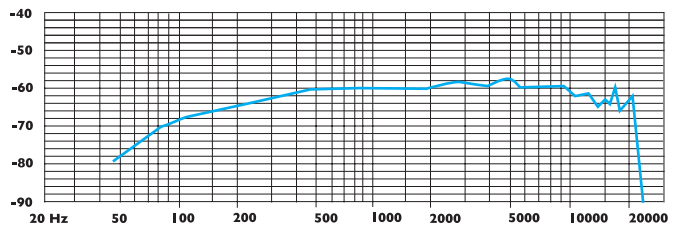

SPECIFICATIONS

TYPE	Condenser (Back Electret)			
POLAR PATTERN	Hypercardioid			
FREQUENCY RESPONSE	50Hz - 18KHz			
SENSITIVITY	-47dB ± 3dB @ 1KHz (0dB = 1 VPa)			
IMPEDANCE	200 Ohms			
S/N RATIO	64dB (A)			
MAXIMUM SPL	125dB 1% THD			
POWER REQUIREMENTS	9 - 48 Volts Phantom Power via PPA-1-RF or CPPW-01-RF			
CABLE	7.5 metre (24.6ft)			
TERMINATION	Male 3 Pin XLR			
FINISH	Satin Black/White			
ACCESSORIES	W8 foam windshield included			
DIMENSIONS	Overall Length	Head Diameter	Flexible Shaft	Weight
	330mm (13")	12mm (0.5")	6mm (0.23")	218g (7.7oz)
SHIPPING INFORMATION	Length	Width	Depth	Weight
	460mm (18.1")	35mm (1.4")	35mm (1.4")	254g (9oz)