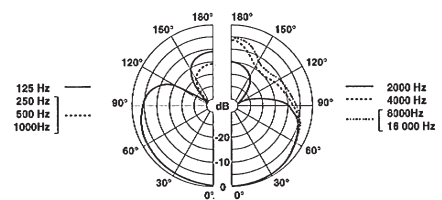

### C850E

TYPE	Condenser (Back electret)	
POLAR PATTERN	Supercardioid	
FREQUENCY RESPONSE	50Hz - 20KHz	
SENSITIVITY	-48dB +/-3dB @ 1KHz (0db = 1V/Pa)	
IMPEDANCE	200 Ohms	
S/N RATIO	68dB (A)	
MAXIMUM SPL	126dB THD 1%	
POWER REQUIREMENTS	9 - 48 Volts Phantom Power	
SWITCHABLE BASS FILTER	-4dB Per Octave at 400Hz to -6dB Per Octave at 100Hz	
TERMINATION	Male 3 Pin XLR	
FINISH	Satin Black	
ACCESSORIES	Windshield and Stand Adaptor fitted with Camera Shoe 5/8" Stand Thread	
DIMENSIONS	21mm (0.83 ins.)	238mm (9.3 ins.)
NETT/SHIPPING WEIGHT	216 gms (7.6 ozs.)	525 gms (18.5 ozs.)
PACKING	350mm x 130mm x 50mm (13.7 ins. x 5.1 ins. x 2.0 ins.)	