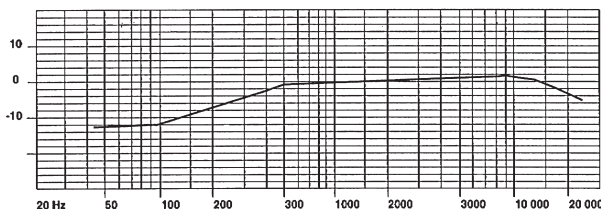

### C850E

TYPE	Condenser (Back electret)	
POLAR PATTERN	Supercardioid	
FREQUENCY RESPONSE	50Hz - 20KHz	
SENSITIVITY	-48dB +/-3dB @ 1KHz (0db = 1V/Pa)	
IMPEDANCE	200 Ohms	
S/N RATIO	68dB (A)	
MAXIMUM SPL	126dB THD 1%	
POWER REQUIREMENTS	9 - 48 Volts Phantom Power	
SWITCHABLE BASS FILTER	-4dB Per Octave at 400Hz to -6dB Per Octave at 100Hz	
TERMINATION	Male 3 Pin XLR	
FINISH	Satin Black	
ACCESSORIES	Windshield and Stand Adaptor fitted with Camera Shoe 5/8" Stand Thread	
DIMENSIONS	21mm (0.83 ins.)	238mm (9.3 ins.)
NETT/SHIPPING WEIGHT	216 gms (7.6 ozs.)	525 gms (18.5 ozs.)
PACKING	350mm x 130mm x 50mm (13.7 ins. x 5.1 ins. x 2.0 ins.)	