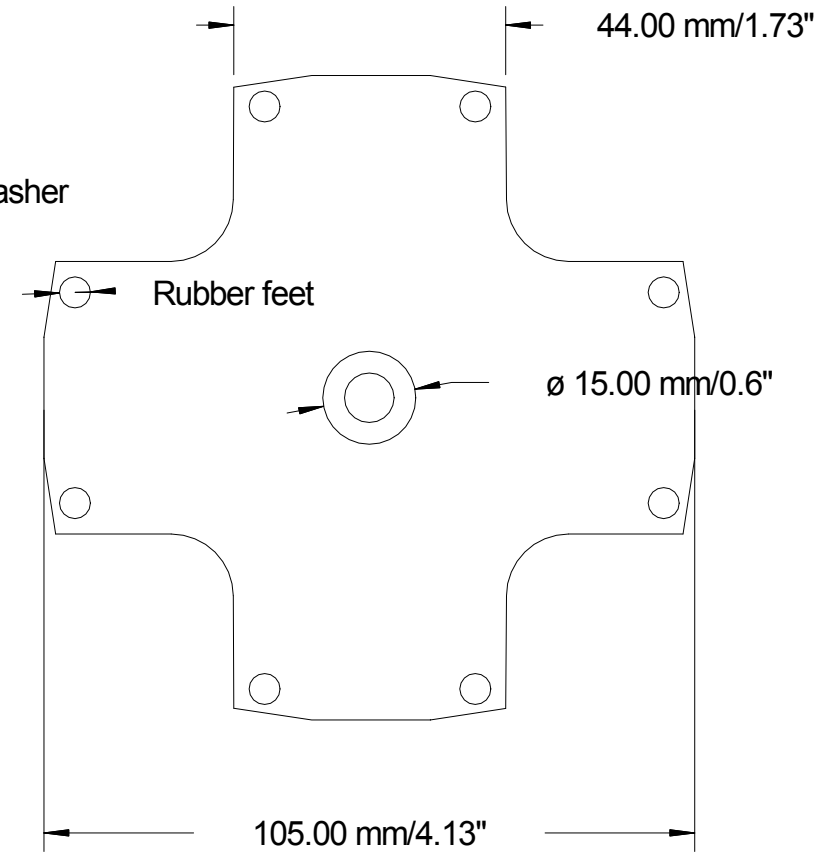

For through table Installation pre drill a 15mm or 0.59" hole to fit bolt

Polar pattern: half cardioid

Supplied with bolt, nut and washer

Wiring Configuration:

- Mic A + Blue  
- White
- Mic B + Brown  
- White
- Mic C + Green  
- White
- Mic D + Orange  
- White

Ground common for all microphones

ISSUE	DESCRIPTION	APP'D	DATE	TITLE	DRAWN	TRACED	CHECKED	APPROVED	DATE
	Consultancy series			<b>CLOCKAUDIO</b>	C B				01/02/06
					DRAWING No. <b>438</b>				
					CS 4-RF				