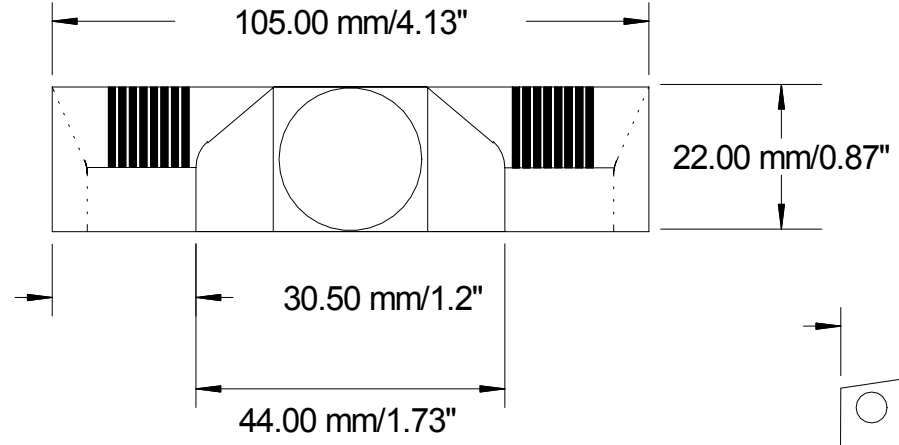

For through table Installation pre drill a 15mm or 0.59" hole to fit bolt

Polar pattern: half cardioid

Supplied with bolt, nut and washer

Wiring Configuration:

- Mic A + Blue  
- White
- Mic B + Brown  
- White
- Mic C + Green  
- White
- Mic D + Orange  
- White

Ground common for all microphones

ISSUE	DESCRIPTION	APP'D	DATE	TITLE	DRAWN	TRACED	CHECKED	APPROVED	DATE
	Consultancy series			<b>CLOCKAUDIO</b>	C B				01/02/06
					DRAWING No. <b>438</b>				
					CS 4-RF				