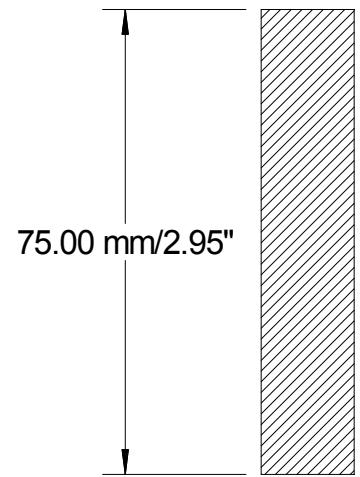

For through table Installation pre drill a 15mm or 0.59" hole to fit bolt

Polar pattern: half cardioid

Supplied with bolt, nut and washer

Wiring Configuration:

- Mic A + Blue  
- White
- Mic B + Brown  
- White
- Mic C + Green  
- White
- Mic D + Orange  
- White

Ground common for all microphones

ISSUE	DESCRIPTION	APP'D	DATE	TITLE	DRAWN	TRACED	CHECKED	APPROVED	DATE
	Consultancy series			<b>CLOCKAUDIO</b>	C B				01/02/06
					DRAWING No. <b>438</b>				
					CS 4-RF				