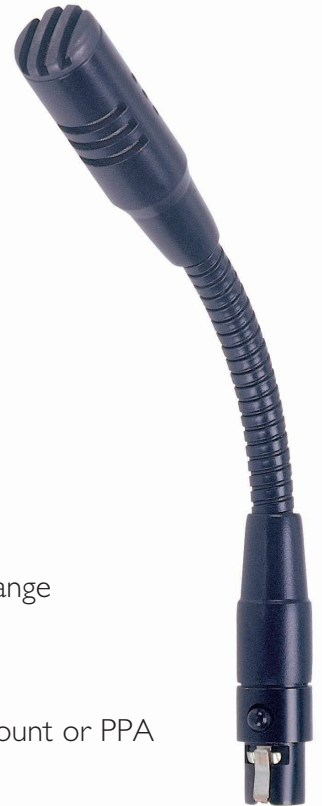

CLOCKAUDIO

C3100 SHORT GOOSENECK CARDIOID MICROPHONE WITH TINI Q CONNECTOR

Designed for use in boardrooms, conferencing and a wide variety of applications requiring easily detachable gooseneck microphones with good consistent sound quality.

- Short flexible gooseneck
- Slimline unobtrusive design
- Engineered in high quality brass
- TINI Q connector for easy interchange
- Cardioid condenser microphone
- C3 series wideband quality
- Easy connection to SM20 shock mount or PPA
- Finished in satin black

SM20 LOW PROFILE THROUGH TABLE MICROPHONE SHOCK MOUNT WITH TINI Q CONNECTOR AND INTEGRAL PHANTOM POWER ADAPTOR

- Very low profile above surface
- TINI Q male socket shock mounted
- Integral phantom power adaptor with selectable bass roll off and 10dB pad
- Terminated in male 3 pin XLR socket
- Engineered in high quality brass

CLOCKAUDIO

SPECIFICATIONS

C3100

TYPE	Condenser (Back Electret)
POLAR PATTERN	Cardioid
FREQUENCY RESPONSE	50Hz - 18KHz
SENSITIVITY	-47dB +/-3dB @ 1KHz (0dB = 1V/Pa)
IMPEDANCE	200 Ohms
S/N RATIO	64dB(A)
MAXIMUM SPL	125dB 1% THD
POWER REQUIREMENTS	PPA or SM20
TERMINATION	3 pin female TINI Q connector
ACCESSORIES	W2 Windshield included
DIMENSIONS	
Head Diameter	12mm (0.4 ins.)
Shaft Diameter	6mm (0.2 ins.)
Overall Length	125mm (4.9 ins.)
FINISH	Satin Black
NETT/SHIPPING WEIGHT	29gms. (1.2 oz.) 51gms. (1.8 oz.)