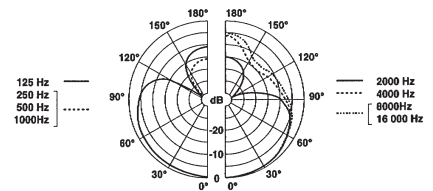

SM20 LOW PROFILE THROUGH TABLE MICROPHONE SHOCK MOUNT WITH TINI Q CONNECTOR AND INTEGRAL PHANTOM POWER ADAPTOR

- Very low profile above surface
- TINI Q male socket shock mounted
- Integral phantom power adaptor with selectable bass roll off and 10dB pad
- Terminated in male 3 pin XLR socket
- Engineered in high quality brass

CLOCKAUDIO

SPECIFICATIONS

C3100

TYPE	Condenser (Back Electret)
POLAR PATTERN	Cardioid
FREQUENCY RESPONSE	50Hz - 18KHz
SENSITIVITY	-47dB +/-3dB @ 1KHz (0dB = 1V/Pa)
IMPEDANCE	200 Ohms
S/N RATIO	64dB(A)
MAXIMUM SPL	125dB 1% THD
POWER REQUIREMENTS	PPA or SM20
TERMINATION	3 pin female TINI Q connector
ACCESSORIES	W2 Windshield included
DIMENSIONS	
Head Diameter	12mm (0.4 ins.)
Shaft Diameter	6mm (0.2 ins.)
Overall Length	125mm (4.9 ins.)
FINISH	Satin Black
NETT/SHIPPING WEIGHT	29gms. (1.2 oz.) 51gms. (1.8 oz.)

SM20

- Fitted with 3 pin male TINI Q Connector
- Switchable bass cut filter -4dB per octave at 400Hz to -6dB per octave at 100Hz
- Switchable Pad -10dB
- Fully balanced output termination in 3 pin XLR
- Surface mount technology
- Engineered in high quality Brass
- Finished in Satin Black

MOUNT DIAMETER	25mm (0.9 ins.)
VISIBLE HEIGHT	3mm (0.125 ins.)
HEAD DIAMETER	19mm (1.02 ins.)
OVERALL LENGTH	90mm (3.5 ins.)
NETT/SHIPPING WEIGHT	256 gms. (9.0 oz.) 279gms. (9.8 oz.)

CLOCKAUDIO

9 Stratfield Park, Elettra Avenue, Waterlooville, Hampshire PO7 7XN
Tel +44 (0)23 9225 1193 Fax +44 (0)23 9225 1201
E-mail sales@clockaudio.demon.co.uk www.clockaudio.demon.co.uk