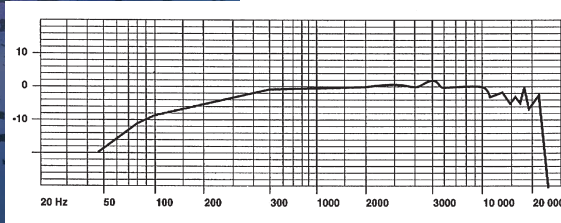

SM20 LOW PROFILE THROUGH TABLE MICROPHONE SHOCK MOUNT WITH TINI Q CONNECTOR AND INTEGRAL PHANTOM POWER ADAPTOR

- Very low profile above surface
- TINI Q male socket shock mounted
- Integral phantom power adaptor with selectable bass roll off and 10dB pad
- Terminated in male 3 pin XLR socket
- Engineered in high quality brass

CLOCKAUDIO

SPECIFICATIONS

C3100

TYPE	Condenser (Back Electret)
POLAR PATTERN	Cardioid
FREQUENCY RESPONSE	50Hz - 18KHz
SENSITIVITY	-47dB +/-3dB @ 1KHz (0dB = 1V/Pa)
IMPEDANCE	200 Ohms
S/N RATIO	64dB(A)
MAXIMUM SPL	125dB 1% THD
POWER REQUIREMENTS	PPA or SM20
TERMINATION	3 pin female TINI Q connector
ACCESSORIES	W2 Windshield included
DIMENSIONS	
Head Diameter	12mm (0.4 ins.)
Shaft Diameter	6mm (0.2 ins.)
Overall Length	125mm (4.9 ins.)
FINISH	Satin Black
NETT/SHIPPING WEIGHT	29gms. (1.2 oz.) 51gms. (1.8 oz.)

SM20

- Fitted with 3 pin male TINI Q Connector
- Switchable bass cut filter -4dB per octave at 400Hz to -6dB per octave at 100Hz
- Switchable Pad -10dB
- Fully balanced output termination in 3 pin XLR
- Surface mount technology
- Engineered in high quality Brass
- Finished in Satin Black