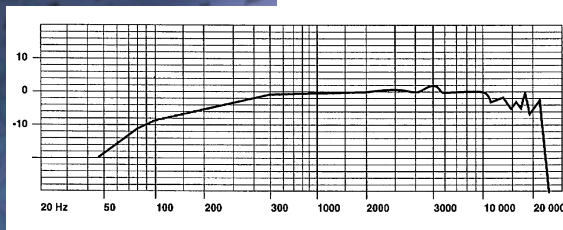

PROFESSIONAL
MICROPHONE
SYSTEMS

CLOCKAUDIO

C8SE SUSPENDED MINI SHOTGUN MICROPHONE

CP73 CEILING PLATE

Diameter 3" (74mm)
Height 0.6" (14mm)
fitted with locking cable gland

SPECIFICATIONS

TYPE	Condenser (back electret)
POLAR PATTERN	Hypercardioid
FREQUENCY RESPONSE	50 Hz - 18 KHz
SENSITIVITY	-47dB +/- 3dB @ 1 KHz (0 dB = 1 V/Pa)
IMPEDANCE	200 Ohms
S/N RATIO	64 dB(A)
MAXIMUM SPL	125 dB 1% THD
POWER REQUIREMENTS	9 - 48 volts phantom power
SWITCHABLE BASS FILTER	- 4 dB per octave at 400 Hz to - 6 dB per octave at 100 Hz
SWITCHABLE PAD	- 10 dB
CABLE	25 ft (7.5 metre)
TERMINATION	Male 3 Pin XLR
DIMENSIONS	0.5" (12mm) Head, 0.25" (6mm) Flexible shaft
FINISH	Satin Black/White
PACKING	18.4" x 1.4" x 1.4" (460mm x 35mm x 35mm)
NETT/SHIPPING WEIGHT	7.6/8.9 oz. (218/254 grms)
ACCESSORIES	W8 foam windshield included