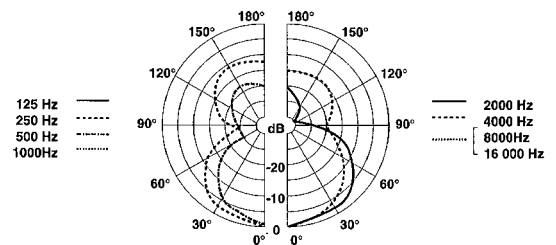

PROFESSIONAL
MICROPHONE
SYSTEMS

CLOCKAUDIO

C8SE SUSPENDED MINI SHOTGUN MICROPHONE

CP73 CEILING PLATE

Diameter 3" (74mm)
Height 0.6" (14mm)
fitted with locking cable gland

SPECIFICATIONS

TYPE	Condenser (back electret)
POLAR PATTERN	Hypercardioid
FREQUENCY RESPONSE	50 Hz - 18 KHz
SENSITIVITY	-47dB +/- 3dB @ 1 KHz (0 dB = 1 V/Pa)
IMPEDANCE	200 Ohms
S/N RATIO	64 dB(A)
MAXIMUM SPL	125 dB 1% THD
POWER REQUIREMENTS	9 - 48 volts phantom power
SWITCHABLE BASS FILTER	- 4 dB per octave at 400 Hz to - 6 dB per octave at 100 Hz
SWITCHABLE PAD	- 10 dB
CABLE	25 ft (7.5 metre)
TERMINATION	Male 3 Pin XLR
DIMENSIONS	0.5" (12mm) Head, 0.25" (6mm) Flexible shaft
FINISH	Satin Black/White
PACKING	18.4" x 1.4" x 1.4" (460mm x 35mm x 35mm)
NETT/SHIPPING WEIGHT	7.6/8.9 oz. (218/254 grms)
ACCESSORIES	W8 foam windshield included