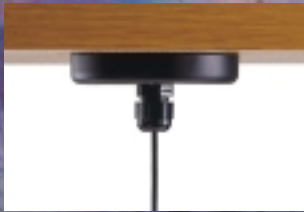

CLOCKAUDIO

C8SE SUSPENDED MINI SHOTGUN MICROPHONE

Mini shotgun hypercardioid condenser microphone designed to be suspended in places of worship, conference halls, theatres etc.

- Consistent high quality sound
- Slimline design
- Engineered in high quality brass
- Strong lightweight cable
- Short flexible shaft
- Knuckle for easy adjustment of vertical angle
- Finished in satin black or white
- Ceiling mount available as optional extra

PROFESSIONAL
MICROPHONE
SYSTEMS

CLOCKAUDIO

C8SE SUSPENDED MINI SHOTGUN MICROPHONE

CP73 CEILING PLATE

Diameter 3" (74mm)
Height 0.6" (14mm)
fitted with locking cable gland

SPECIFICATIONS

TYPE	Condenser (back electret)
POLAR PATTERN	Hypercardioid
FREQUENCY RESPONSE	50 Hz - 18 KHz
SENSITIVITY	-47dB +/- 3dB @ 1 KHz (0 dB = 1 V/Pa)
IMPEDANCE	200 Ohms
S/N RATIO	64 dB(A)
MAXIMUM SPL	125 dB 1% THD
POWER REQUIREMENTS	9 - 48 volts phantom power
SWITCHABLE BASS FILTER	- 4 dB per octave at 400 Hz to - 6 dB per octave at 100 Hz
SWITCHABLE PAD	- 10 dB
CABLE	25 ft (7.5 metre)
TERMINATION	Male 3 Pin XLR
DIMENSIONS	0.5" (12mm) Head, 0.25" (6mm) Flexible shaft
FINISH	Satin Black/White
PACKING	18.4" x 1.4" x 1.4" (460mm x 35mm x 35mm)
NETT/SHIPPING WEIGHT	7.6/8.9 oz. (218/254 grms)
ACCESSORIES	W8 foam windshield included